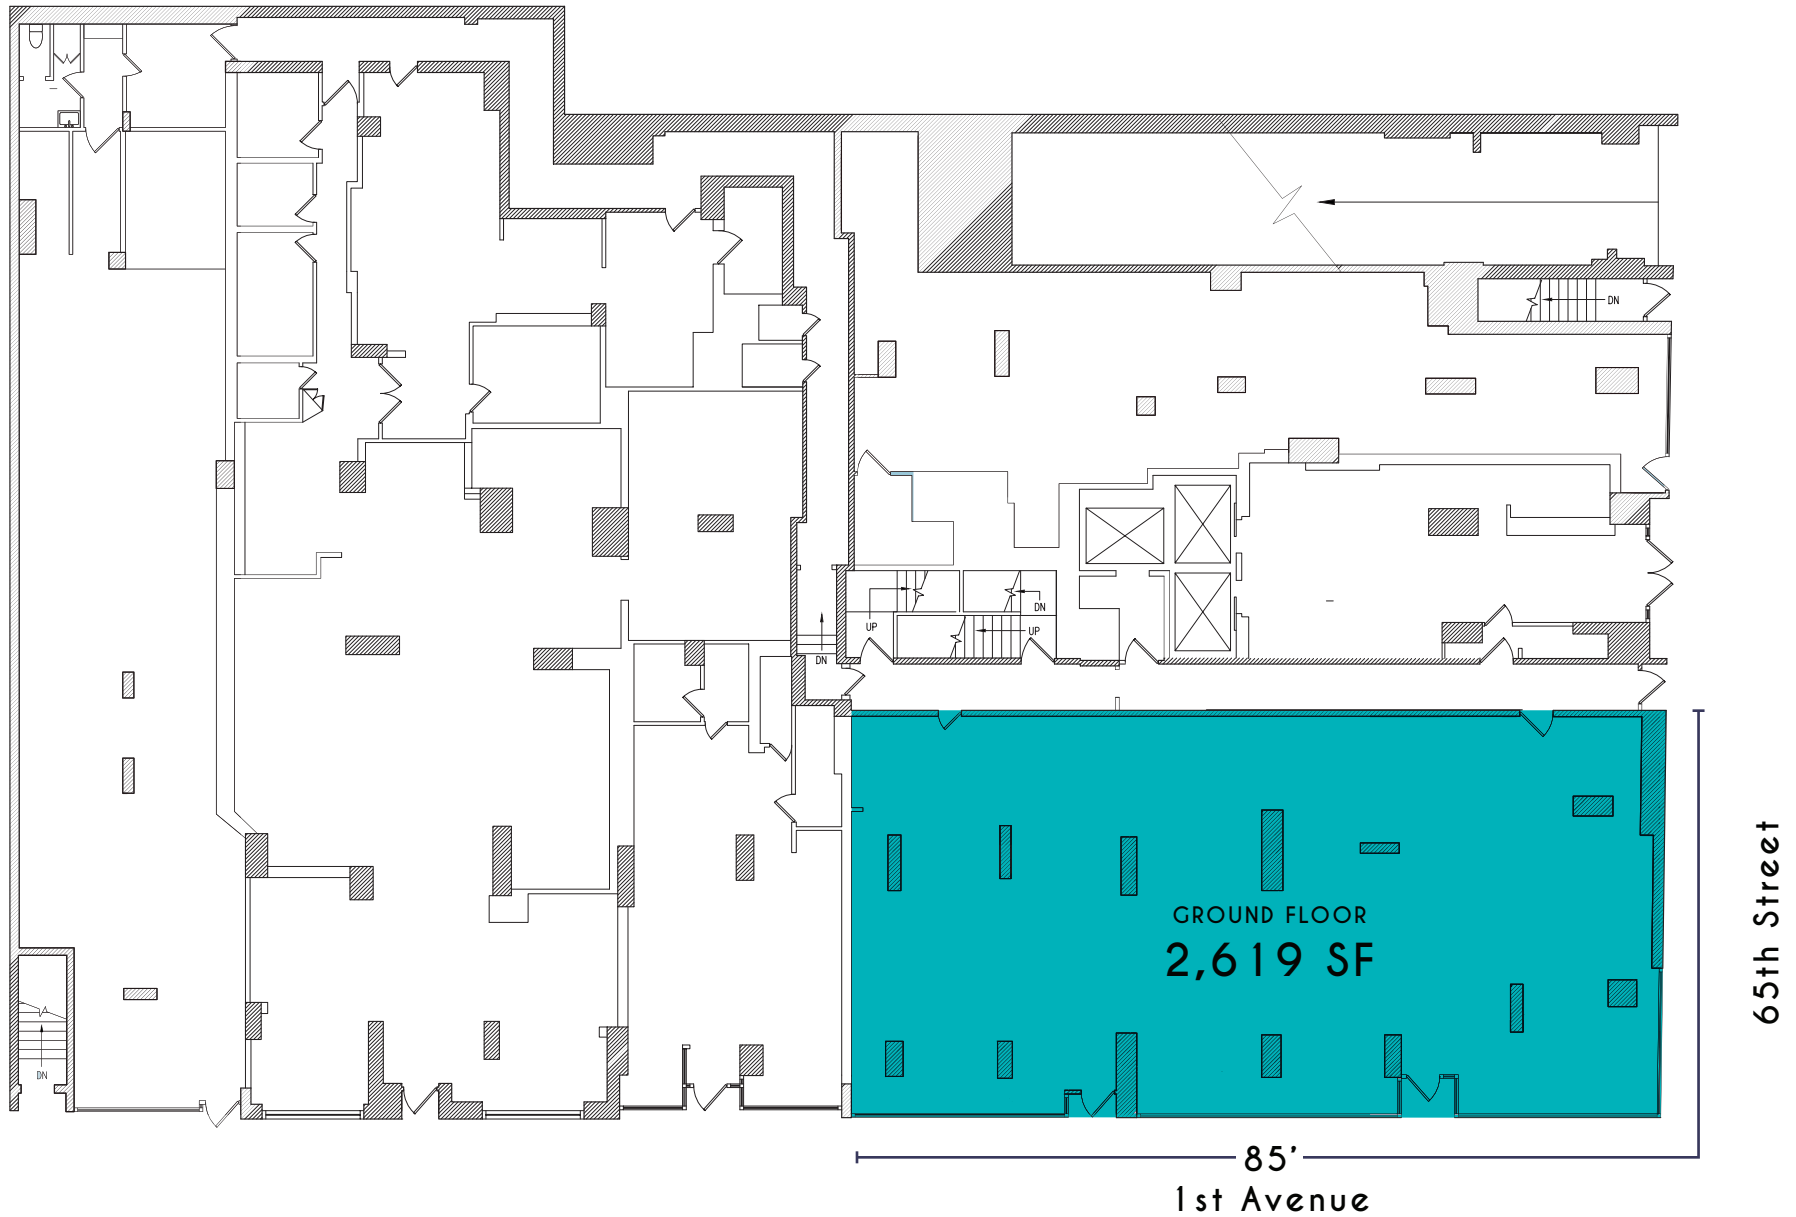

FULL SPACE | OPTION 1