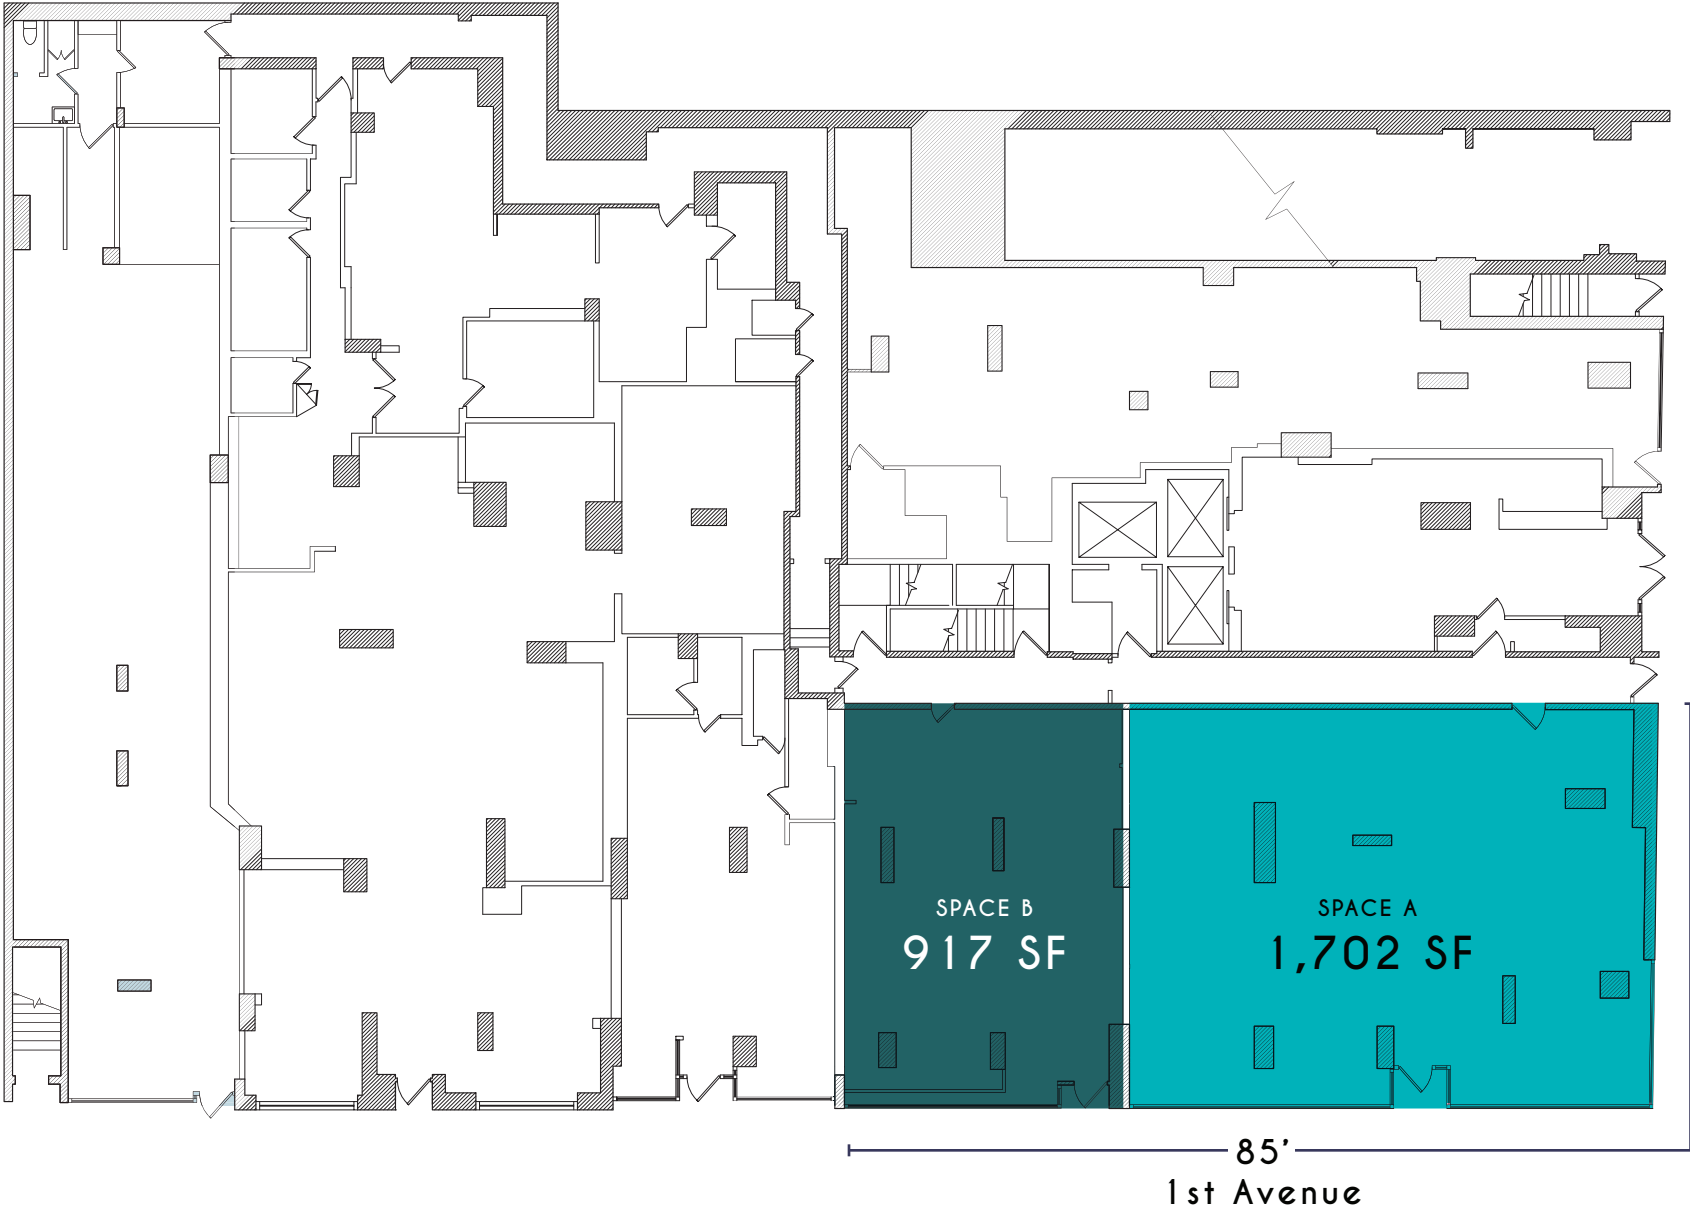

DIVISION PLAN | OPTION 2