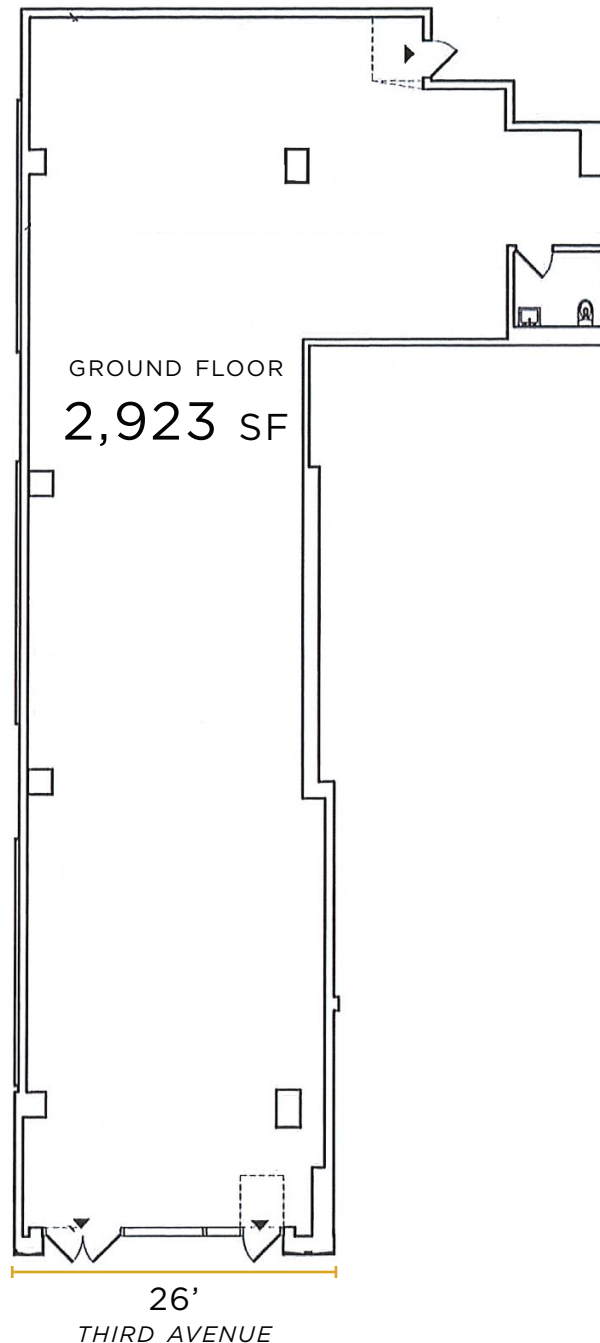

368

THIRD AVENUE

NEW YORK, NY 10016

BETWEEN EAST 26TH AND 27TH STREETS

SIZE (APPROX.)

GROUND FLOOR	2,923 SF
BASEMENT	1,240 SF

FRONTAGE

26 FT ON THIRD AVENUE

CEILING HEIGHTS

GROUND FLOOR	15 FT
LOWER LEVEL	10 FT

POSESSION

IMMEDIATE

ASKING PRICE

UPON REQUEST

COMMENTS

- AT THE BASE OF A LUXURY RESIDENTIAL CONDOMINIUM
- MINUTES AWAY FROM MULTIPLE COLLEGES, HOSPITALS AND SUBWAYS
- ALL NON-COOKING USES CONSIDERED

NEIGHBORS

BARUCH COLLEGE (18,000+ STUDENTS), BELLEVUE HOSPITAL COMPLEX (835,000 SF), 7TH STREET BURGER, STREET TACO, 5IVE SPICE, CANDLE, THE CHICK INN, SUNFLOWER GRAMERCY, TARA ROSE, VATAN, BELLA UNION