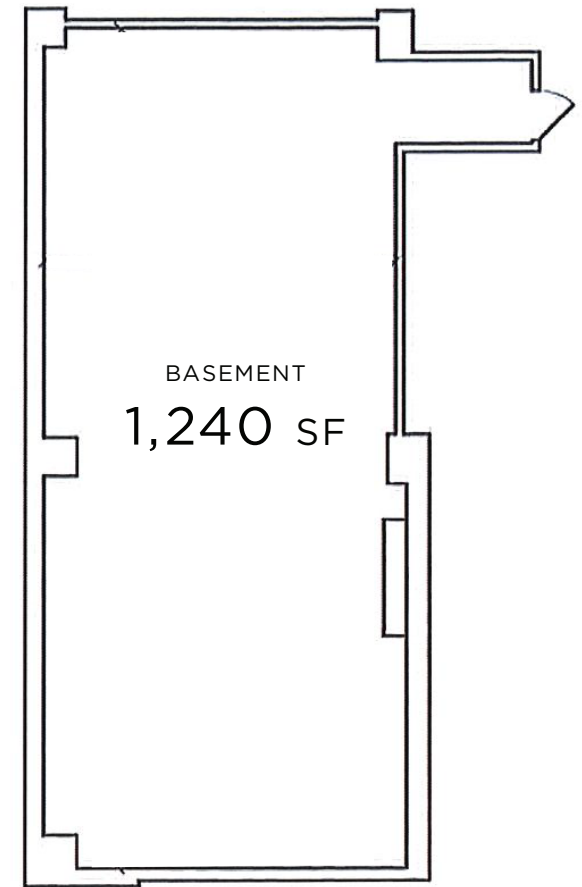

368

THIRD AVENUE

NEW YORK, NY 10016

BETWEEN EAST 26TH AND 27TH STREETS

SIZE (APPROX.)

GROUND FLOOR	2,923 SF
BASEMENT	1,240 SF

FRONTAGE

26 FT ON THIRD AVENUE

CEILING HEIGHTS

GROUND FLOOR	15 FT
LOWER LEVEL	10 FT

POSESSION

IMMEDIATE

ASKING PRICE

UPON REQUEST

COMMENTS

- AT THE BASE OF A LUXURY RESIDENTIAL CONDOMINIUM
- MINUTES AWAY FROM MULTIPLE COLLEGES, HOSPITALS AND SUBWAYS
- ALL NON-COOKING USES CONSIDERED

NEIGHBORS

BARUCH COLLEGE (18,000+ STUDENTS), BELLEVUE HOSPITAL COMPLEX (835,000 SF), 7TH STREET BURGER, STREET TACO, 5IVE SPICE, CANDLE, THE CHICK INN, SUNFLOWER GRAMERCY, TARA ROSE, VATAN, BELLA UNION